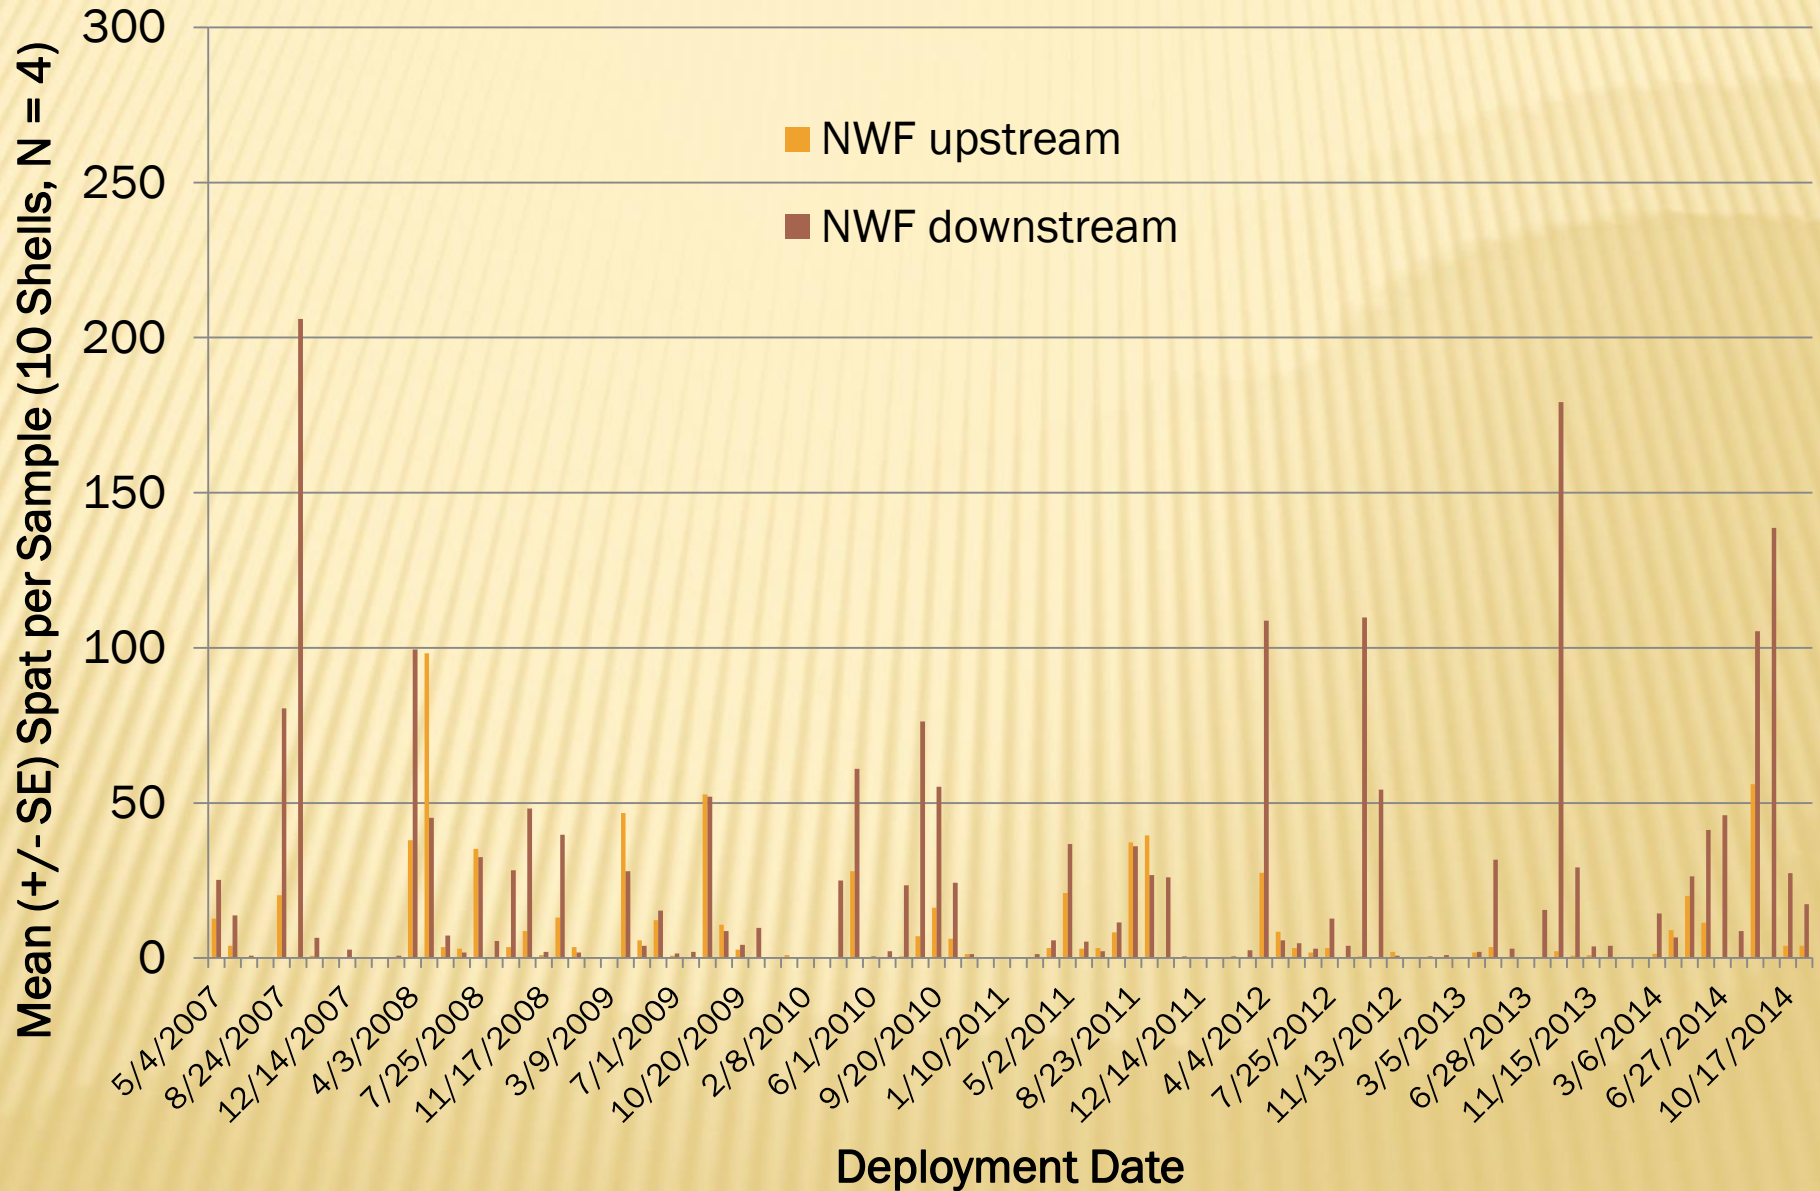

Loxahatchee River Northwest Fork Oyster Spat Recruitment

Loxahatchee River Southwest Fork Oyster Spat Recruitment